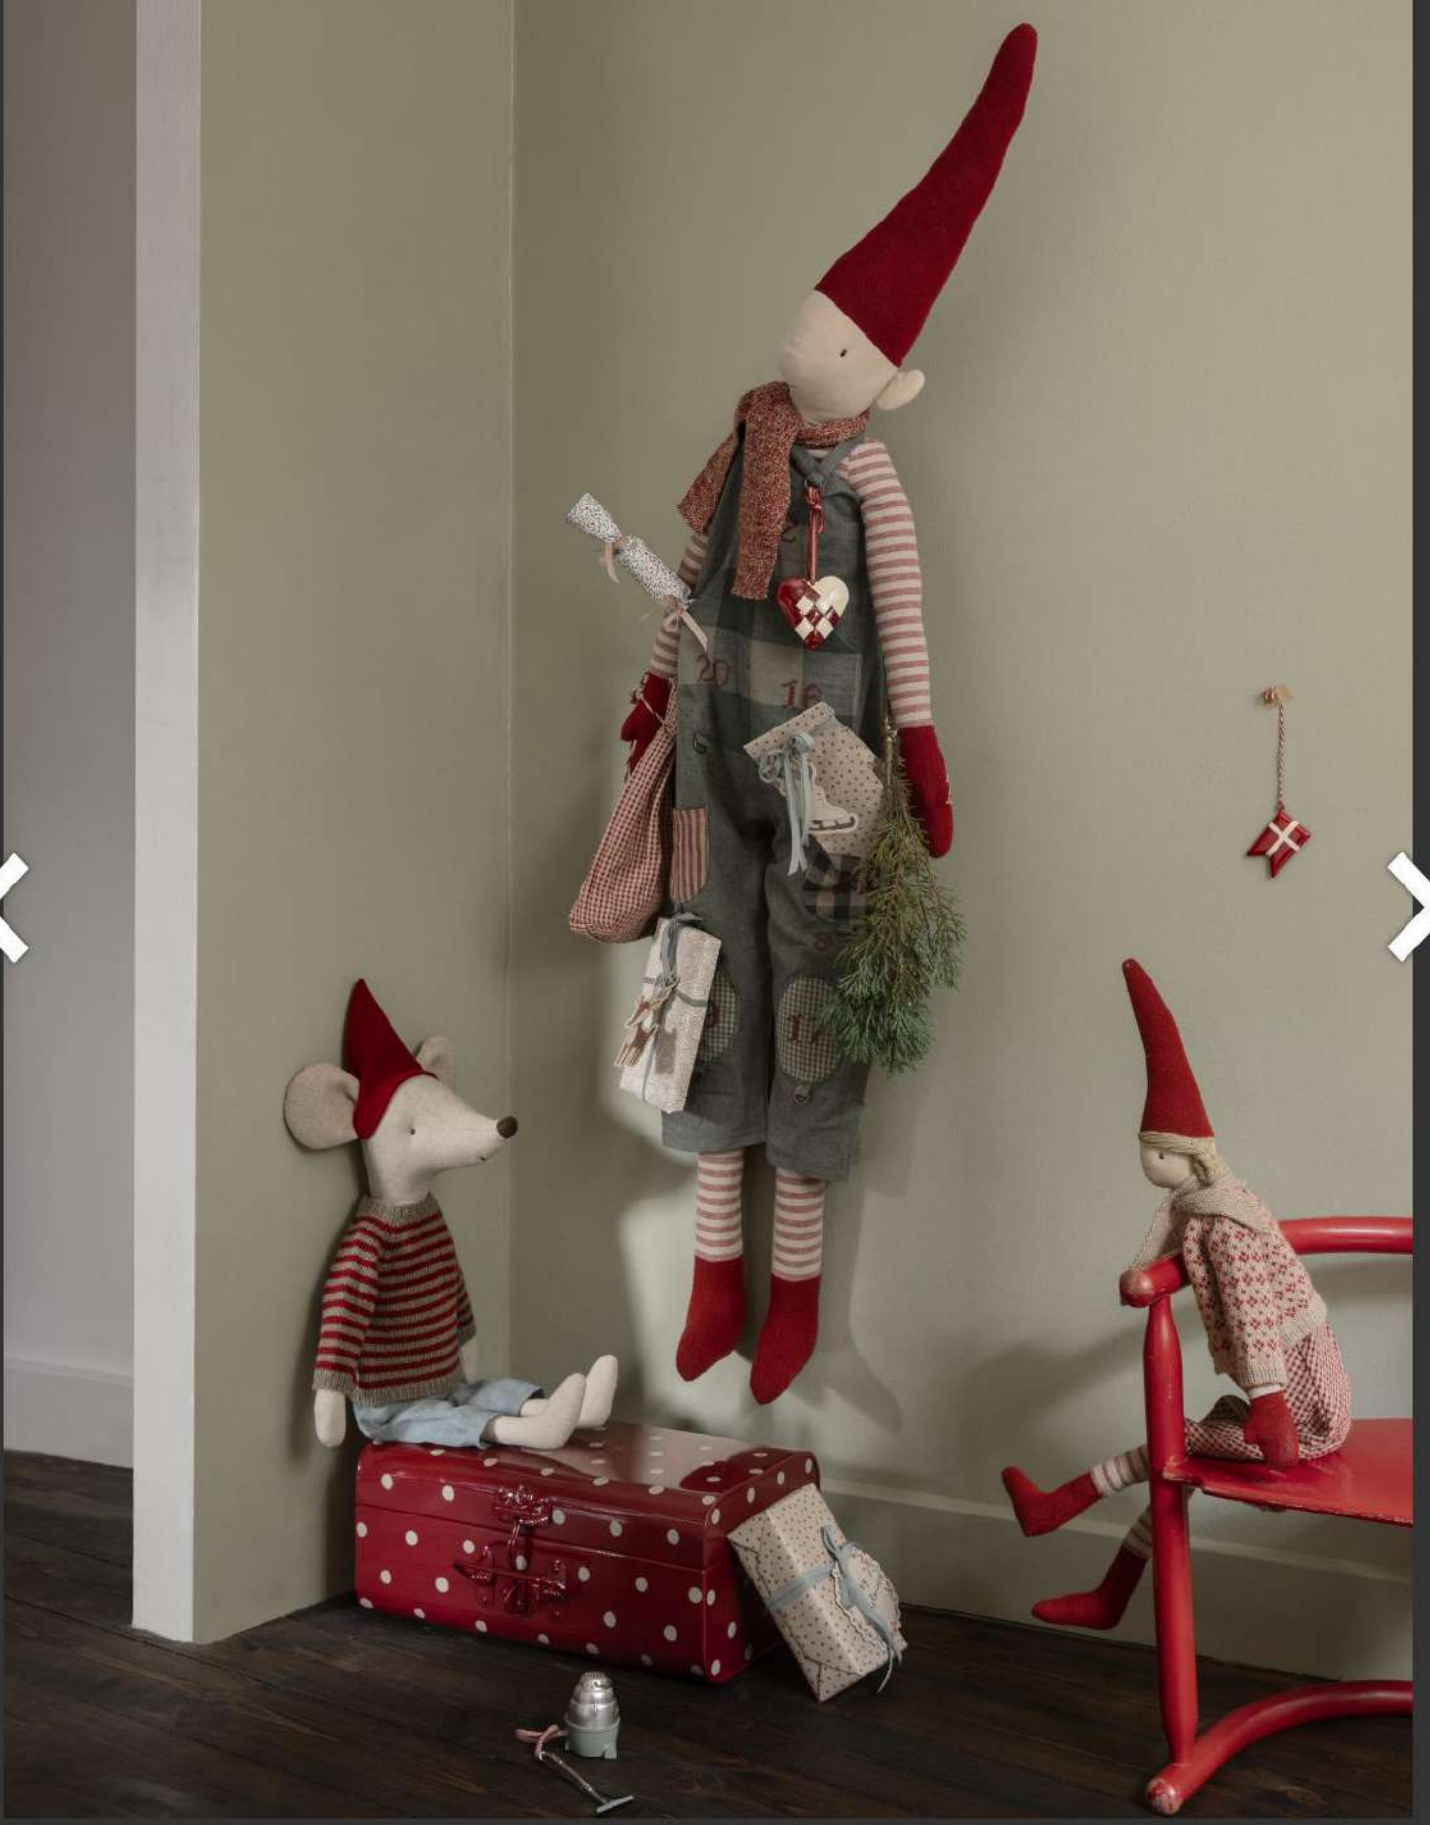

Long legged pixy in matchbox, Small

Pig, Small
- Red check

Pig, Small
- Green check

Christmas decoration

Metal ornaments

40

Teddy bear
- Off white/Rose

Teddy bear
- Off white/Blue